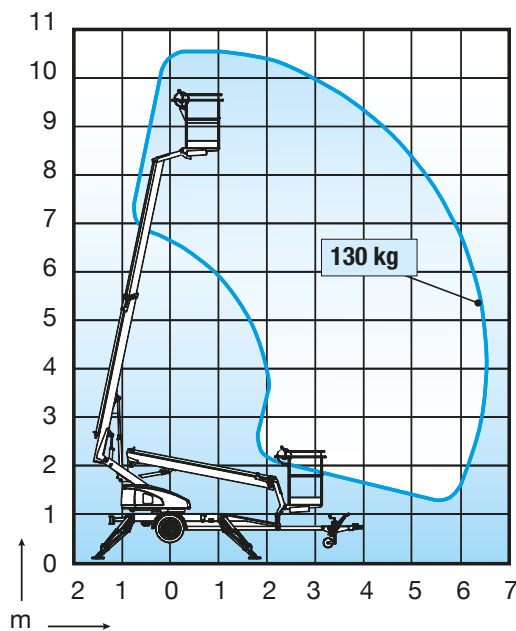

DINOLift
UP TO THE JOB

Ultra-light.
Easy to operate.
Reliable and safe.

DINO® TRAILERS
TL SERIES

- Trailer mounted TL series
- Working height 10.5 m
- Telescopic boom

DINO® 105TL

Standard features in DINO 105TL:

- Ultra-light, only 950 kg (Picture 1)
- Ease of use (Picture 2)
- 1-person steel basket, capacity 130 kg (Picture 3)
- Easy to maintain
- Reliable and safe

Options available for DINO 105TL:

- Driving system (Picture 4)
- Outrigger limit switch indicator
- Extra outrigger plates

Technical data

| | |
|----------------------|---------------|
| Max. working height | 10.50 m |
| Max. platform height | 8.50 m |
| Max. outreach | 6.50 m |
| Support width | 3.25/3.50 m |
| Basket size | 0.75 x 0.80 m |
| Lifting capacity | 130 kg |
| Transport length | 5.43 m |
| Transport width | 1.50 m |
| Transport height | 1.99 m |
| Weight | 950 kg |
| Boom control | 2-speed |
| Boom rotation | +/- 355° |
| Driving system | optional |
| Electro motor | std |